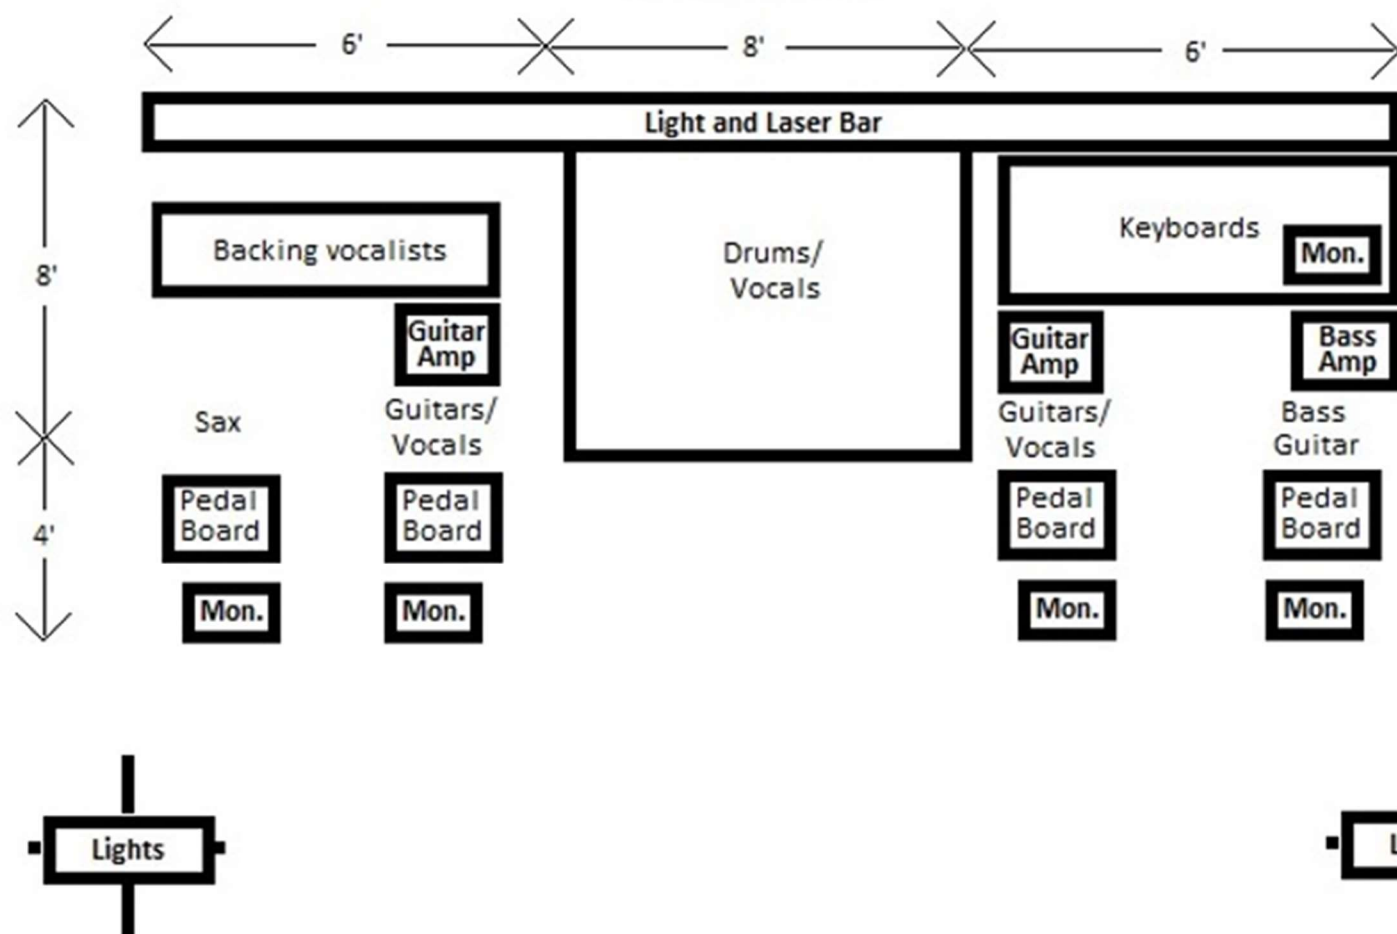

In the Pink Standard Stage Plot

- Stage Size Required: 20'x12'
- Supplied by Venue:
 - PA Subs, Mains, and Amps
 - 4 or 5 floor wedge monitors
 - Three Grounded 20 Amp Circuits
 - Access to Venue No Later than 10AM for Load-In and Setup
- Supplied by Band:
 - 8'x8' Drum Riser
 - Keyboard Riser
 - Backing Vocals Riser
 - Midas 32 Channel Mixer and All Mics
 - Two Front 14' Light Trees
 - Rear Flyover Light and Laser Truss
 - All Lights and Lasers
 - Optional Light Totems
 - Optional Round Screen and Projector
 - Techs for Lights, Lasers, Sound, Projection